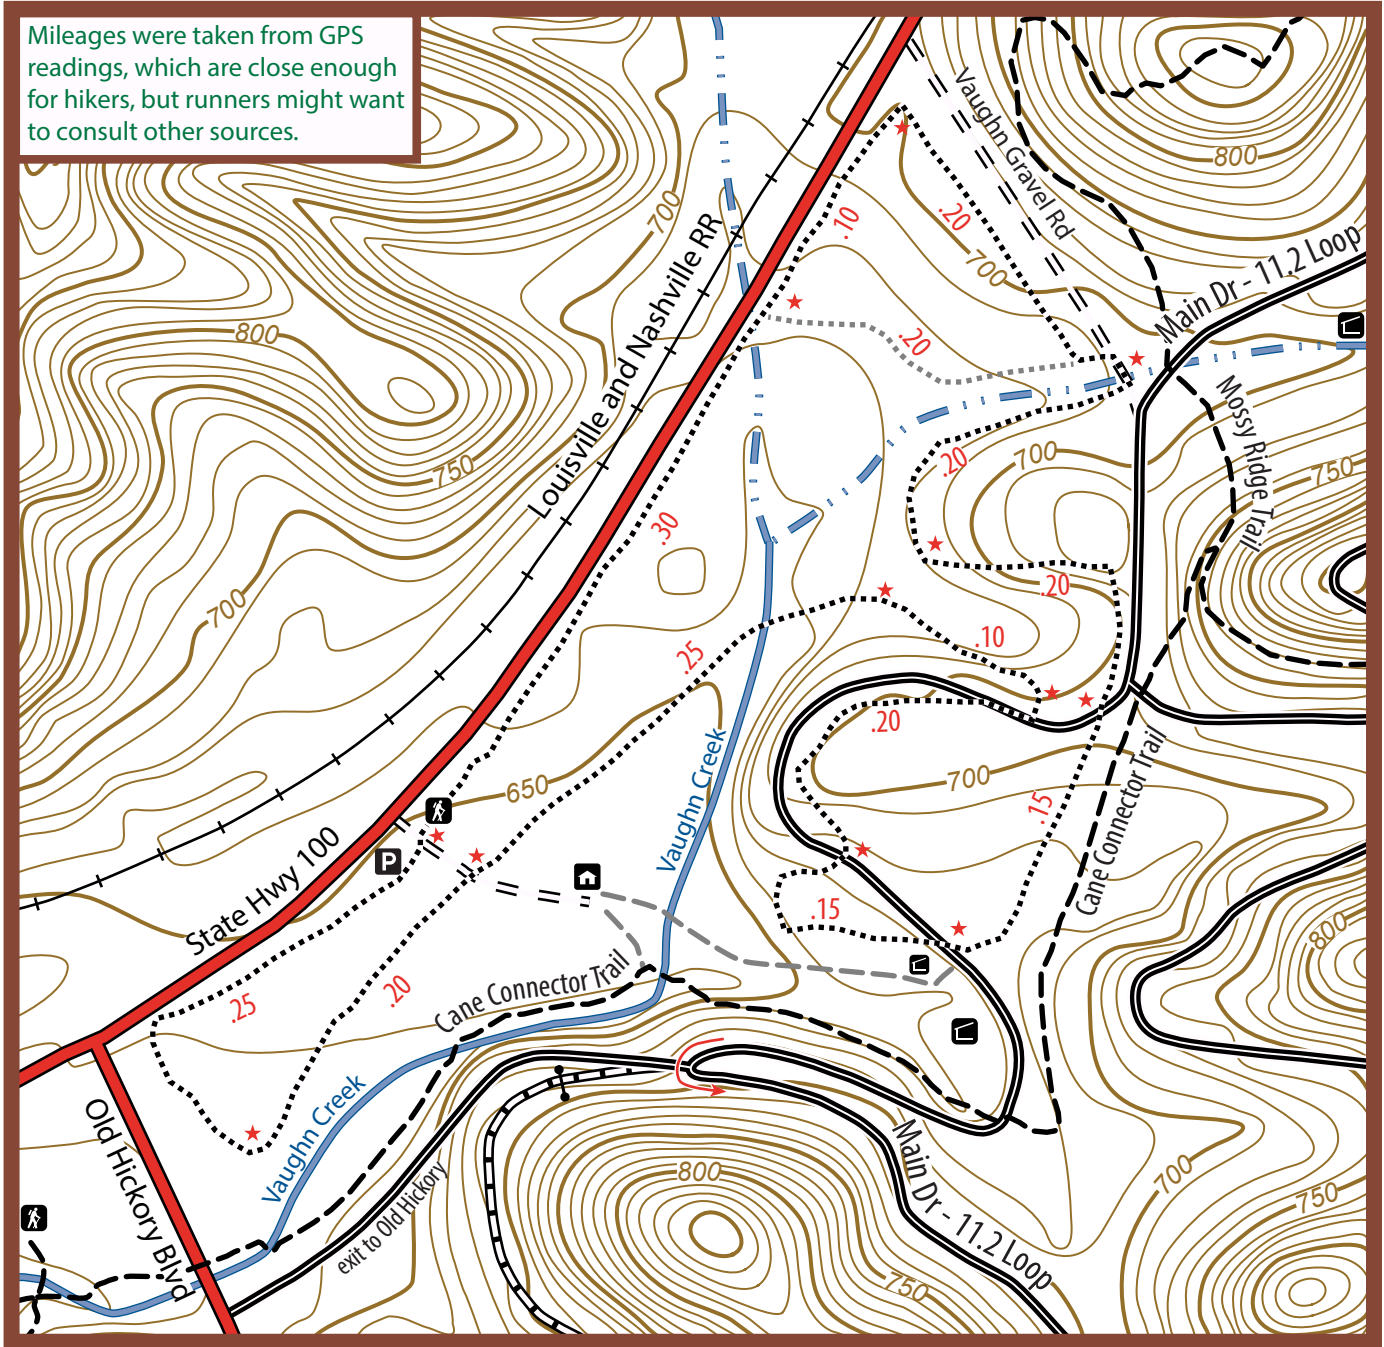

Mileages were taken from GPS readings, which are close enough for hikers, but runners might want to consult other sources.

Warner Parks

Vaughn Creek Cross Country Trail

Nashville Metro - Davidson County Parks

NAD27 CONUS Datum, Universal Transverse Mercator Zone 16

- Parking
- Trailhead
- Cross Country Trail
- Park Hiking Trails
- Waypoints
- .15 Distance between Ways
- Shelters
- Bob Brown Field House

On 09/19/2012 the magnetic declination is -3.3° changing by -0.10° per year