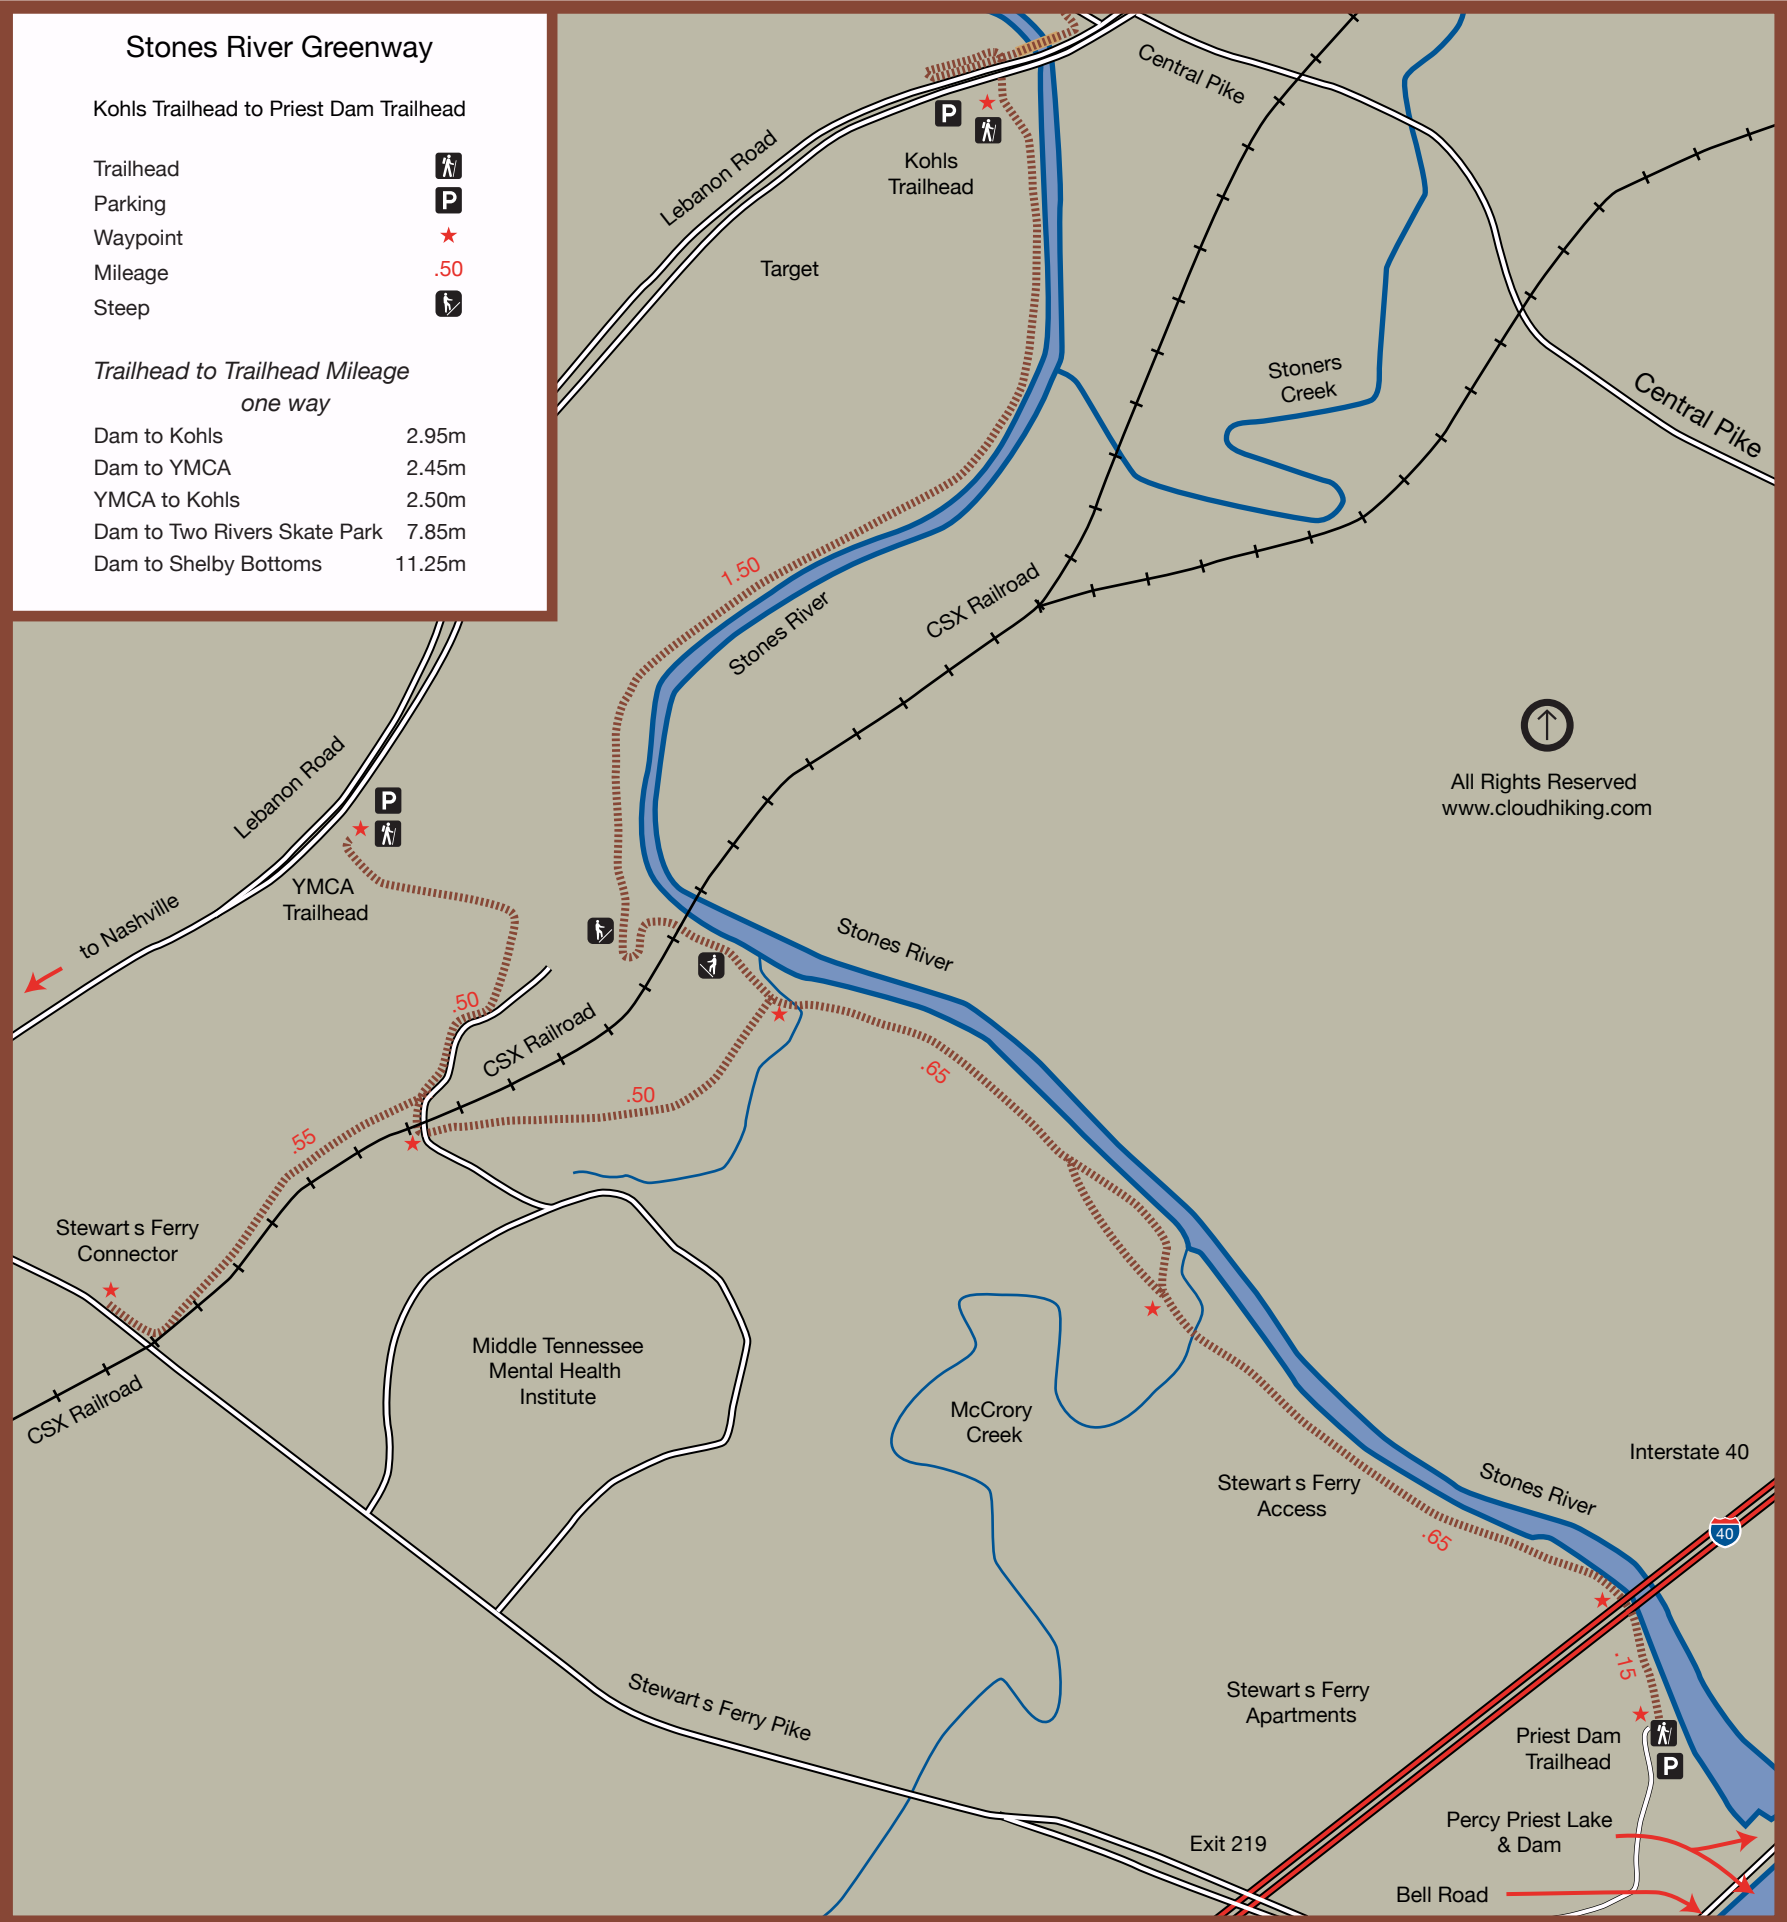

Stones River Greenway

Kohls Trailhead to Priest Dam Trailhead

- Trailhead 
- Parking 
- Waypoint 
- Mileage 
- Steep 

Trailhead to Trailhead Mileage one way

Dam to Kohls	2.95m
Dam to YMCA	2.45m
YMCA to Kohls	2.50m
Dam to Two Rivers Skate Park	7.85m
Dam to Shelby Bottoms	11.25m