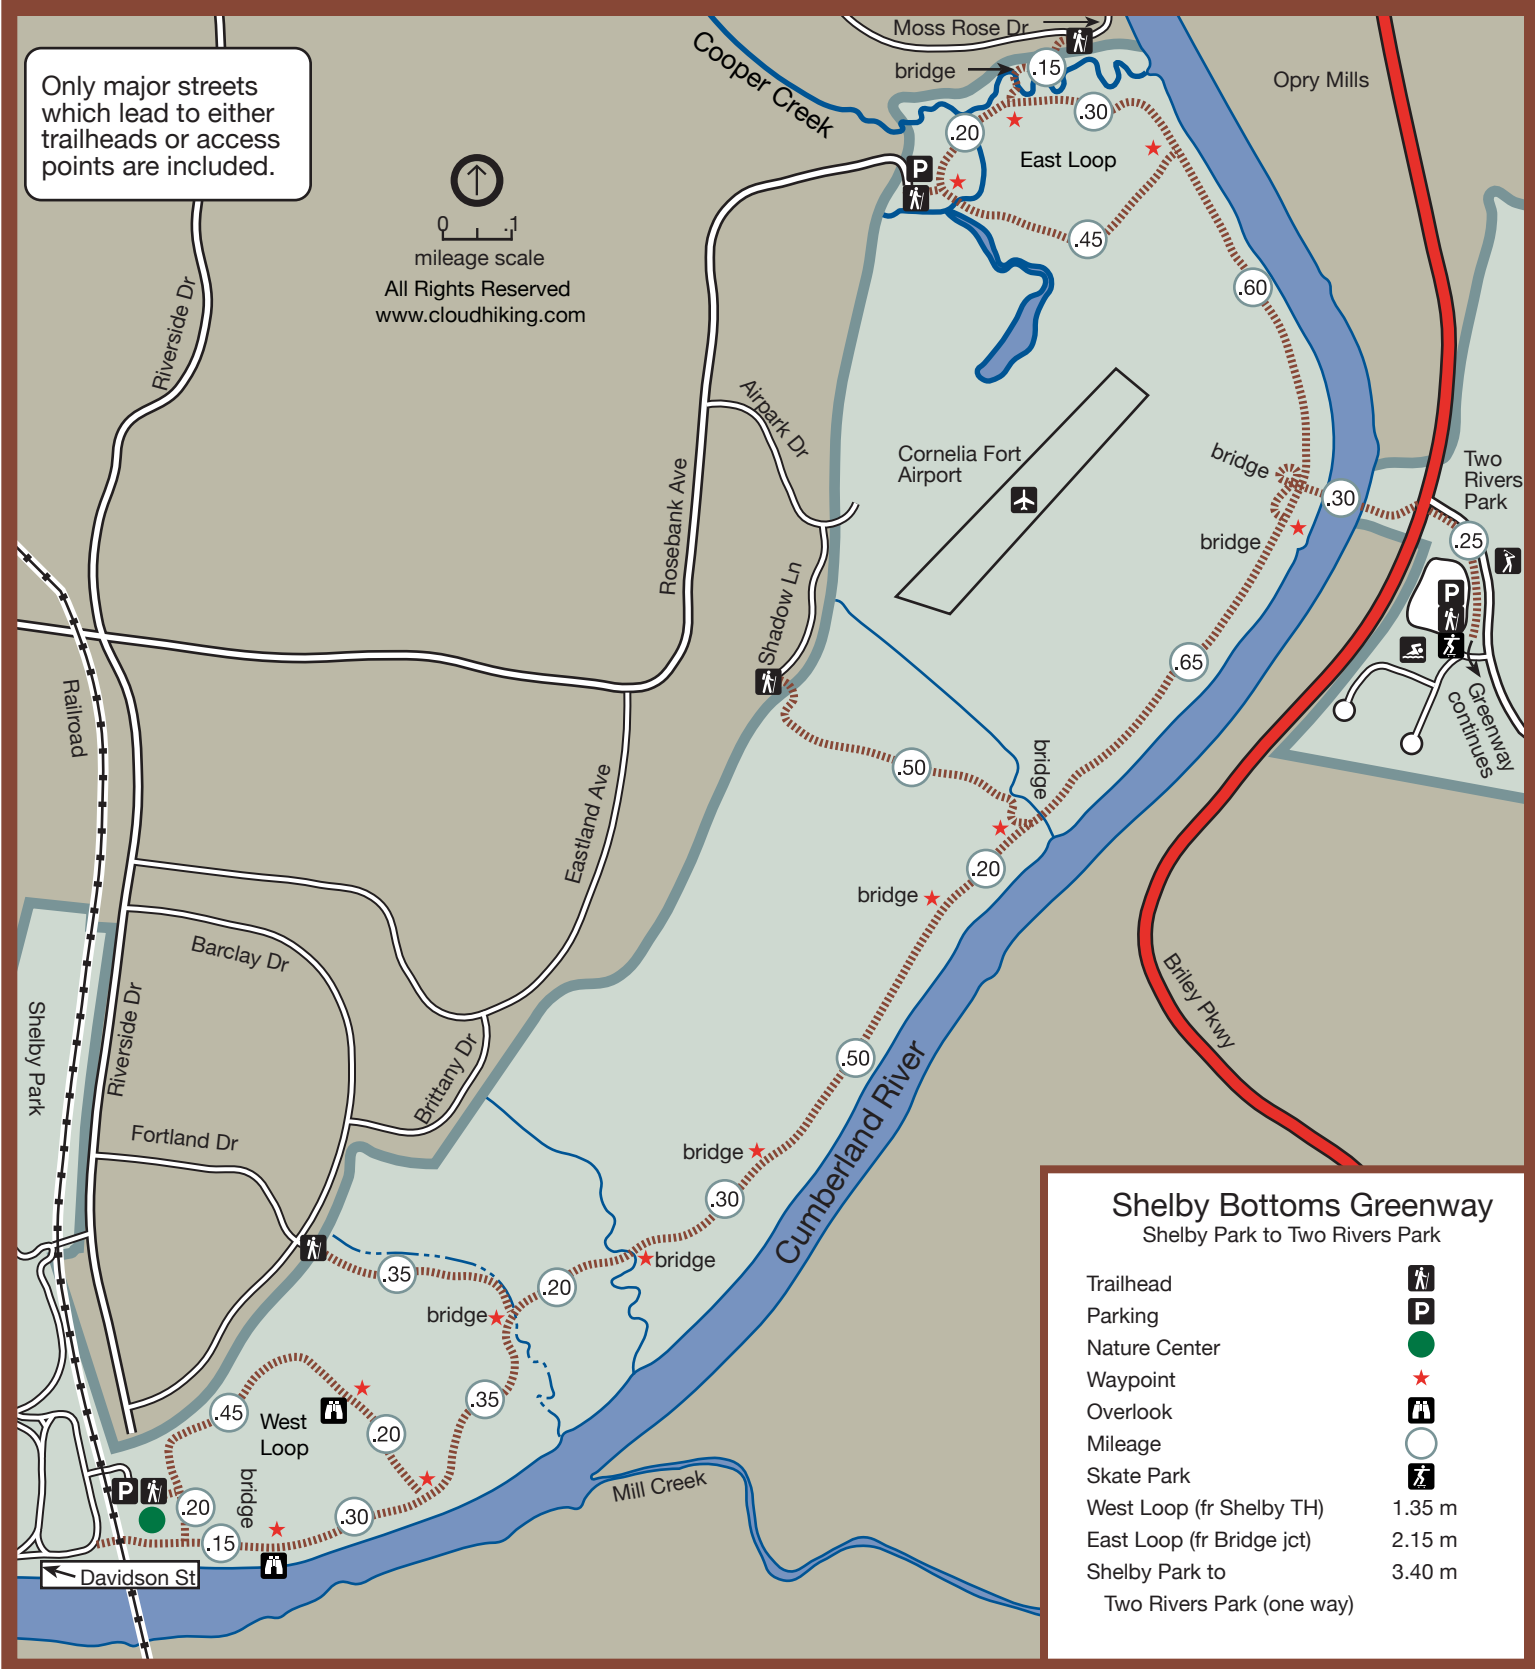

Only major streets which lead to either trailheads or access points are included.

↑
 0 .1
 mile scale
 All Rights Reserved
 www.cloudhiking.com

Shelby Bottoms Greenway

Shelby Park to Two Rivers Park

Trailhead	
Parking	
Nature Center	
Waypoint	
Overlook	
Mileage	
Skate Park	
West Loop (fr Shelby TH)	1.35 m
East Loop (fr Bridge jct)	2.15 m
Shelby Park to Two Rivers Park (one way)	3.40 m