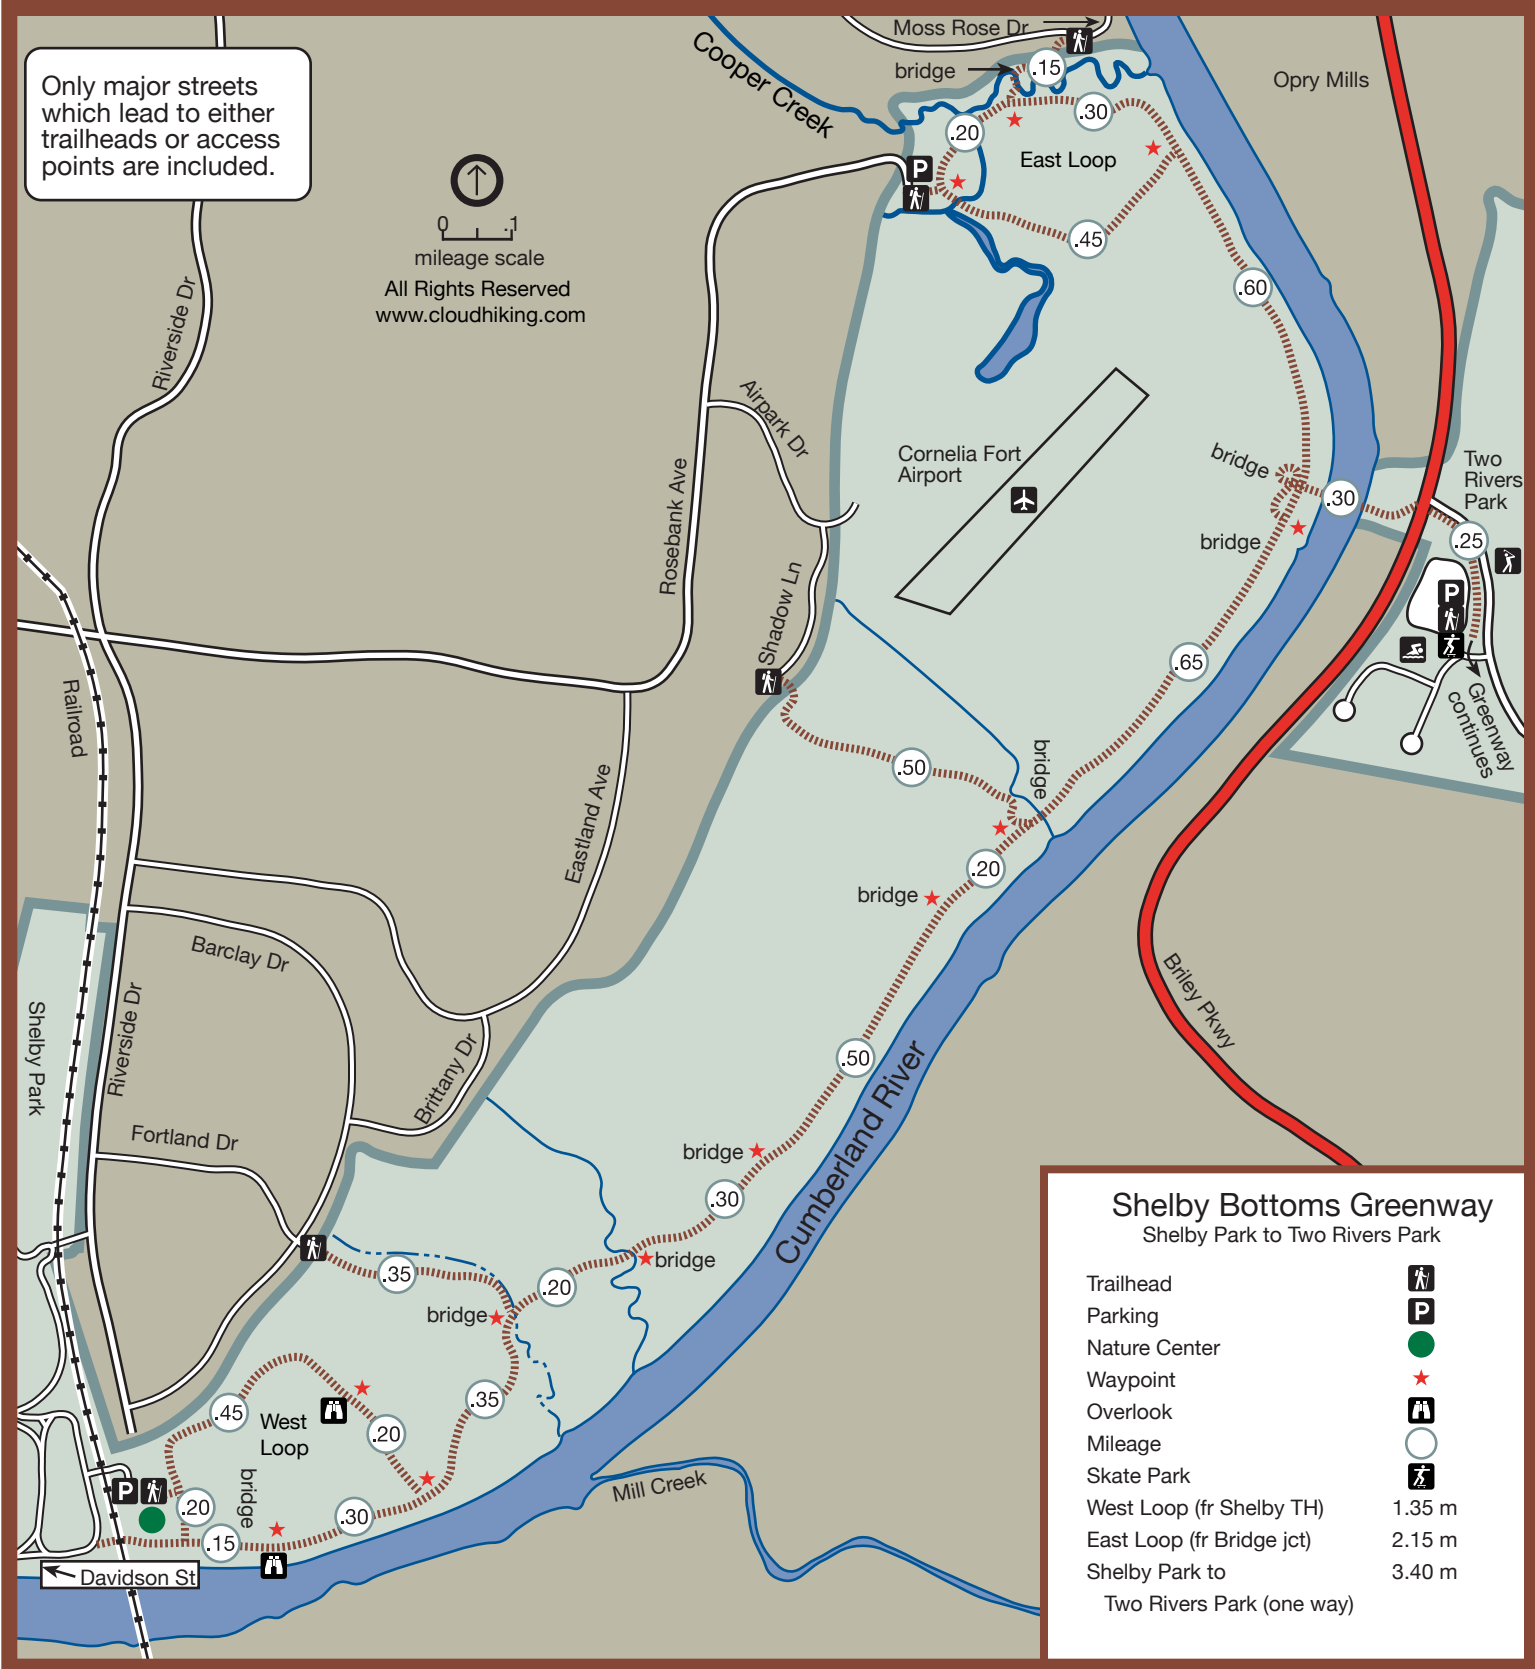

Only major streets which lead to either trailheads or access points are included.

↑
 0 .1
 mileage scale
 All Rights Reserved
 www.cloudhiking.com

Shelby Bottoms Greenway

Shelby Park to Two Rivers Park

- Trailhead
- Parking
- Nature Center
- Waypoint
- Overlook
- Mileage
- Skate Park
- West Loop (fr Shelby TH) 1.35 m
- East Loop (fr Bridge jct) 2.15 m
- Shelby Park to Two Rivers Park (one way) 3.40 m