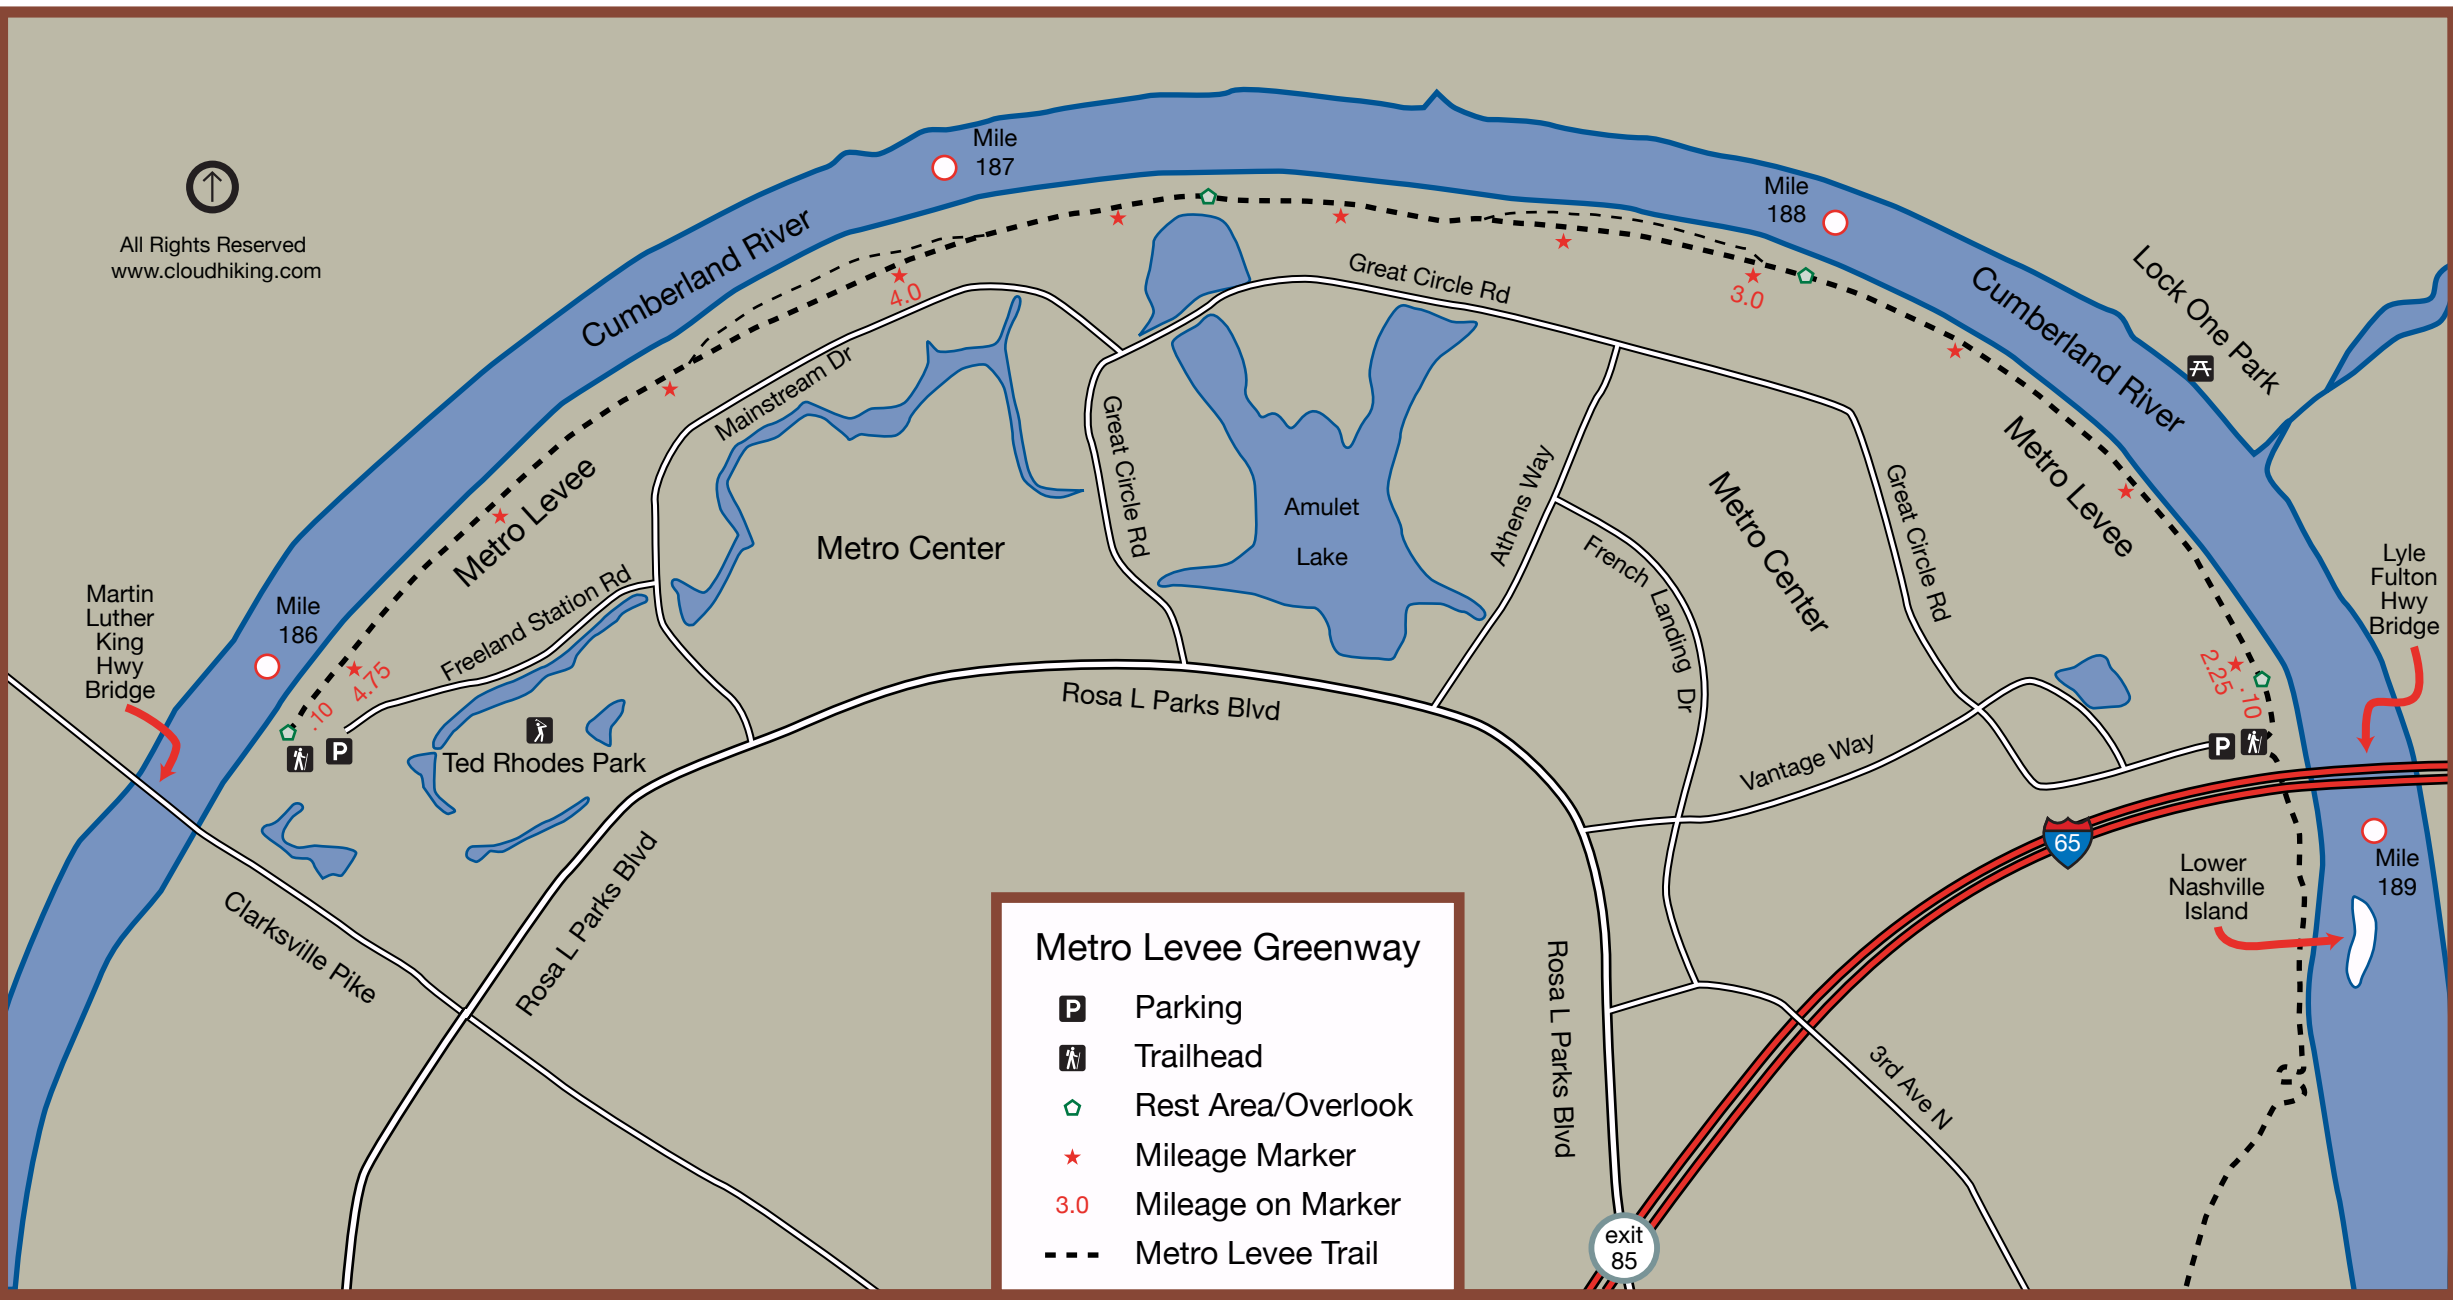

All Rights Reserved
www.cloudhiking.com

Metro Levee Greenway

- Parking
- Trailhead
- Rest Area/Overlook
- Mileage Marker
- Mileage on Marker
- Metro Levee Trail

Mile 187

Mile 188

Mile 186

Mile 189

exit 85