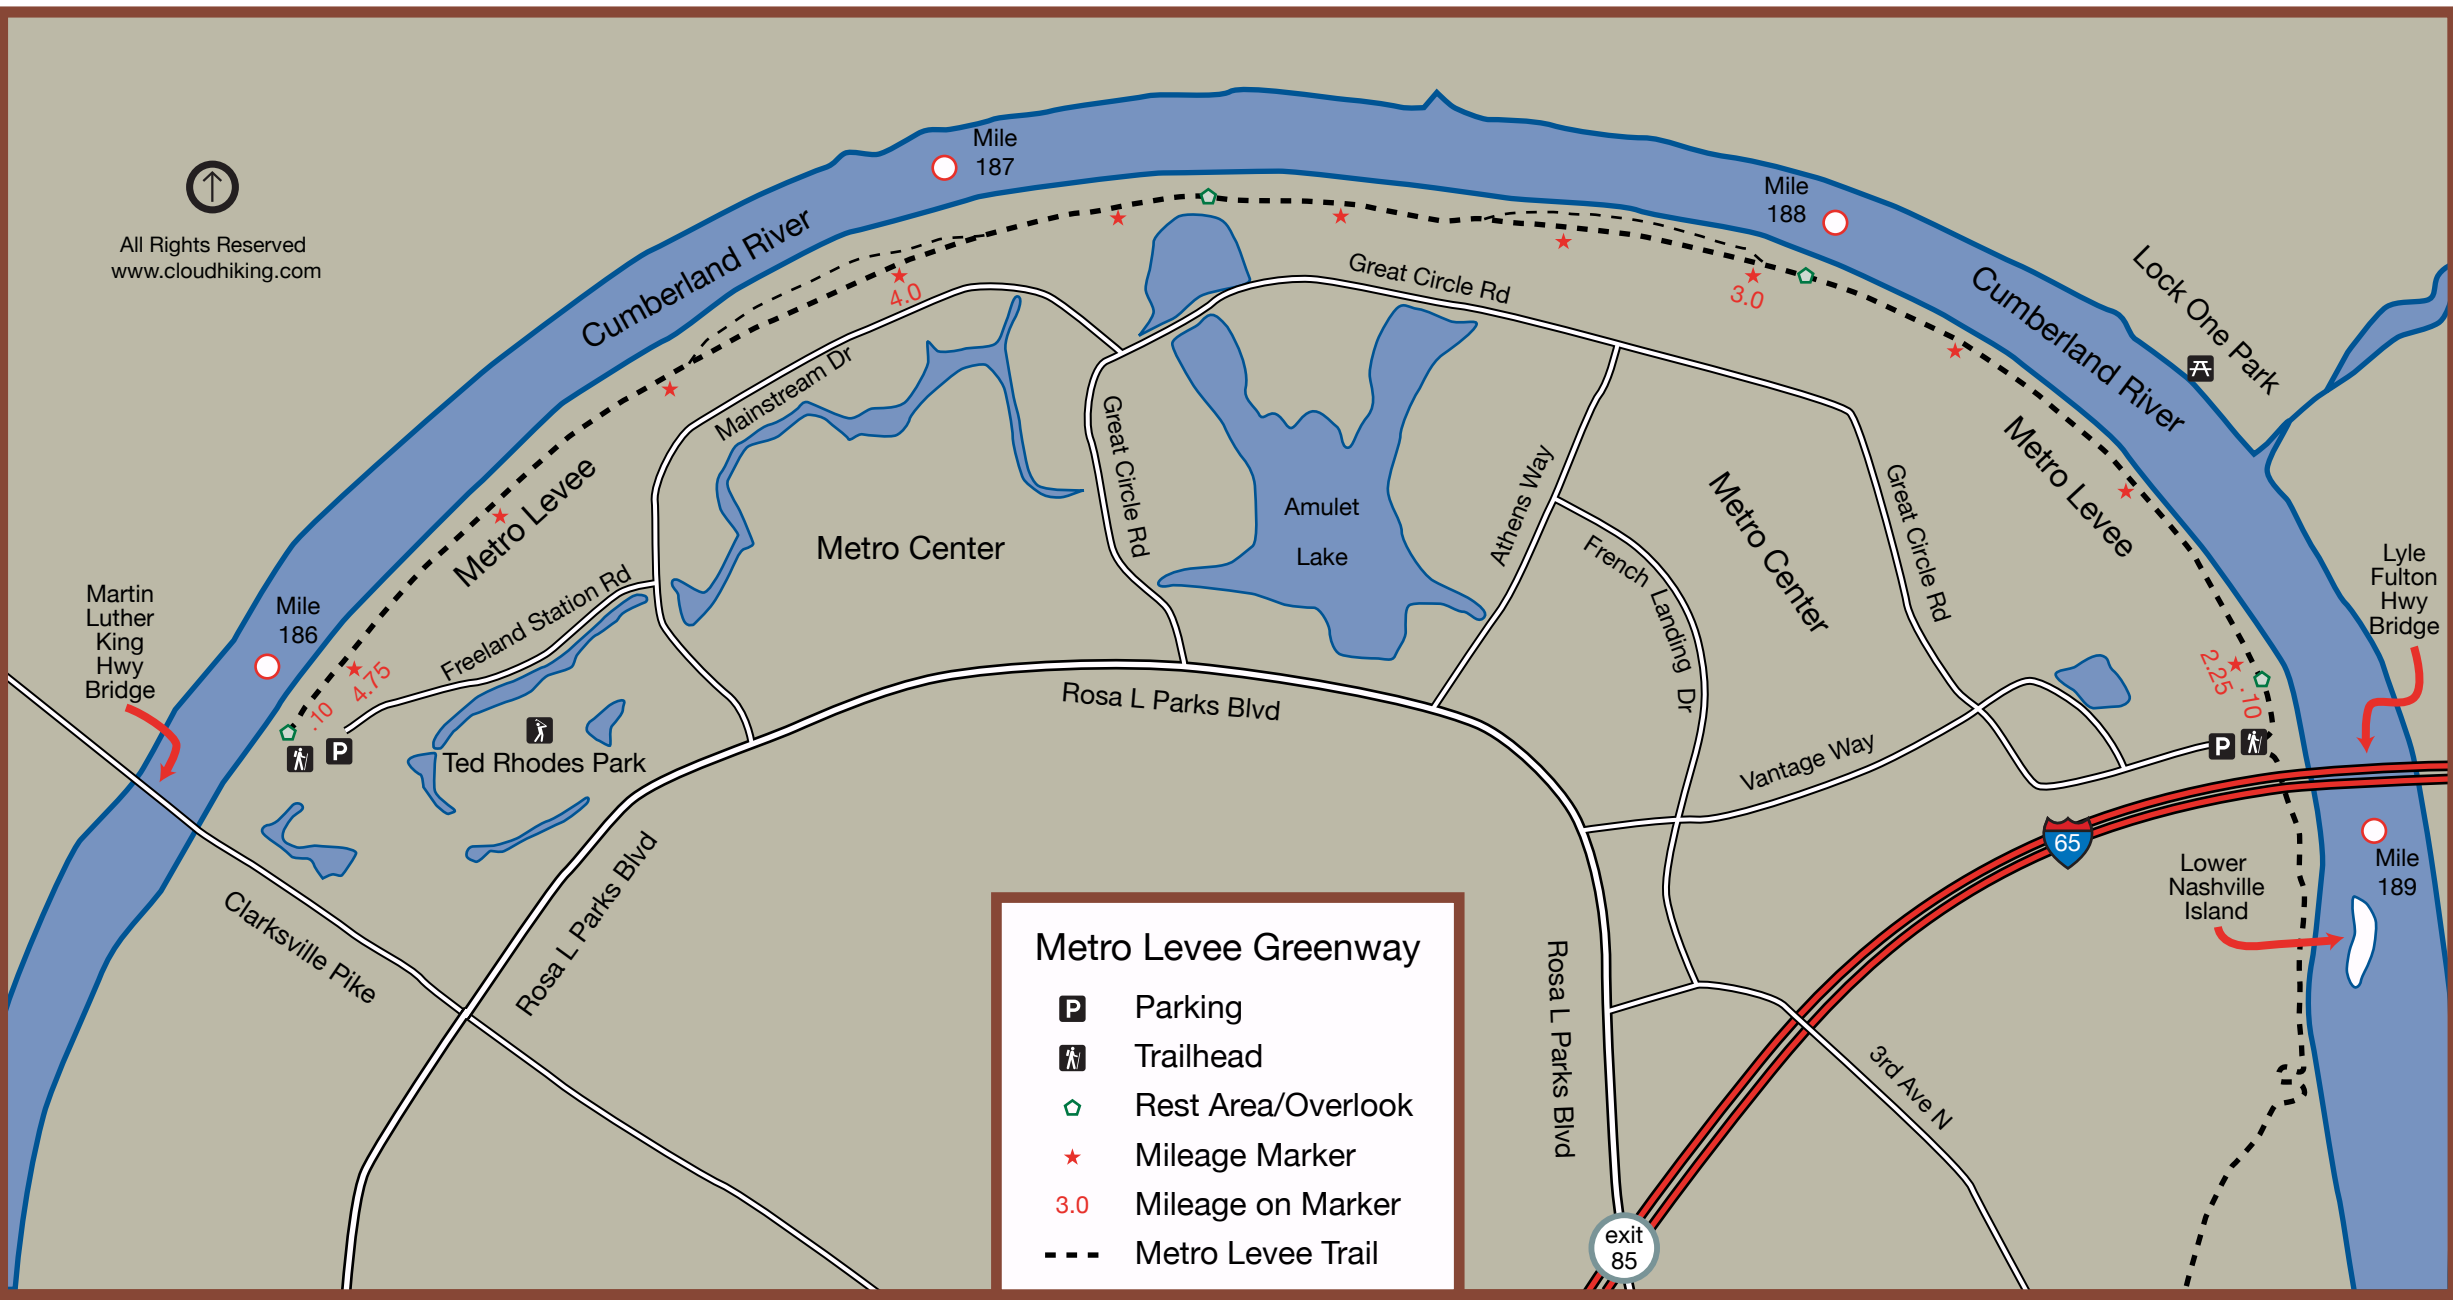

All Rights Reserved  
www.cloudhiking.com

**Metro Levee Greenway**

- Parking
- Trailhead
- Rest Area/Overlook
- Mileage Marker
- Mileage on Marker
- Metro Levee Trail

Mile 187

Mile 188

Mile 186

Mile 189

exit 85