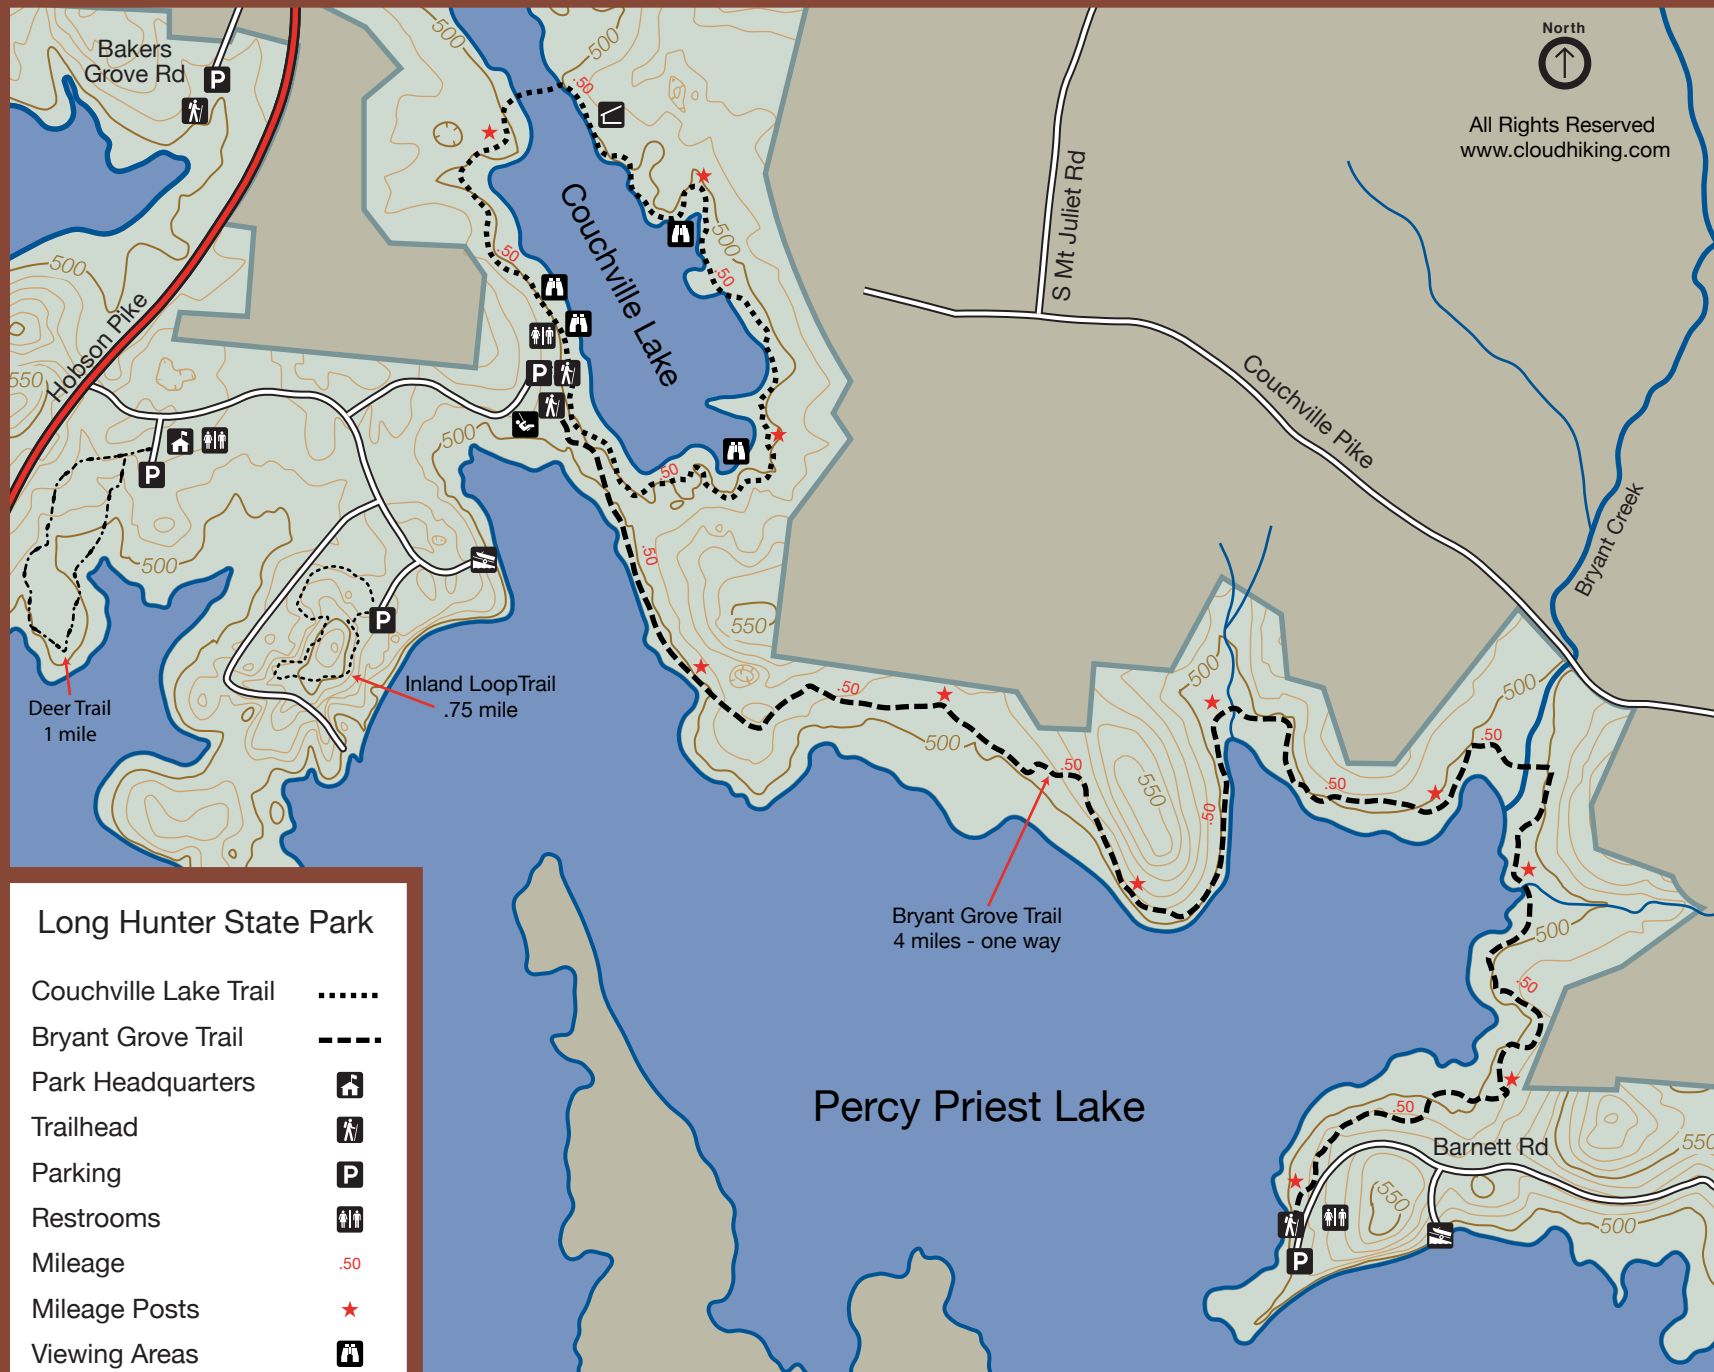

All Rights Reserved
www.cloudhiking.com

Long Hunter State Park

- Couchville Lake Trail
- Bryant Grove Trail - - - -
- Park Headquarters
- Trailhead
- Parking
- Restrooms
- Mileage .50
- Mileage Posts ★
- Viewing Areas