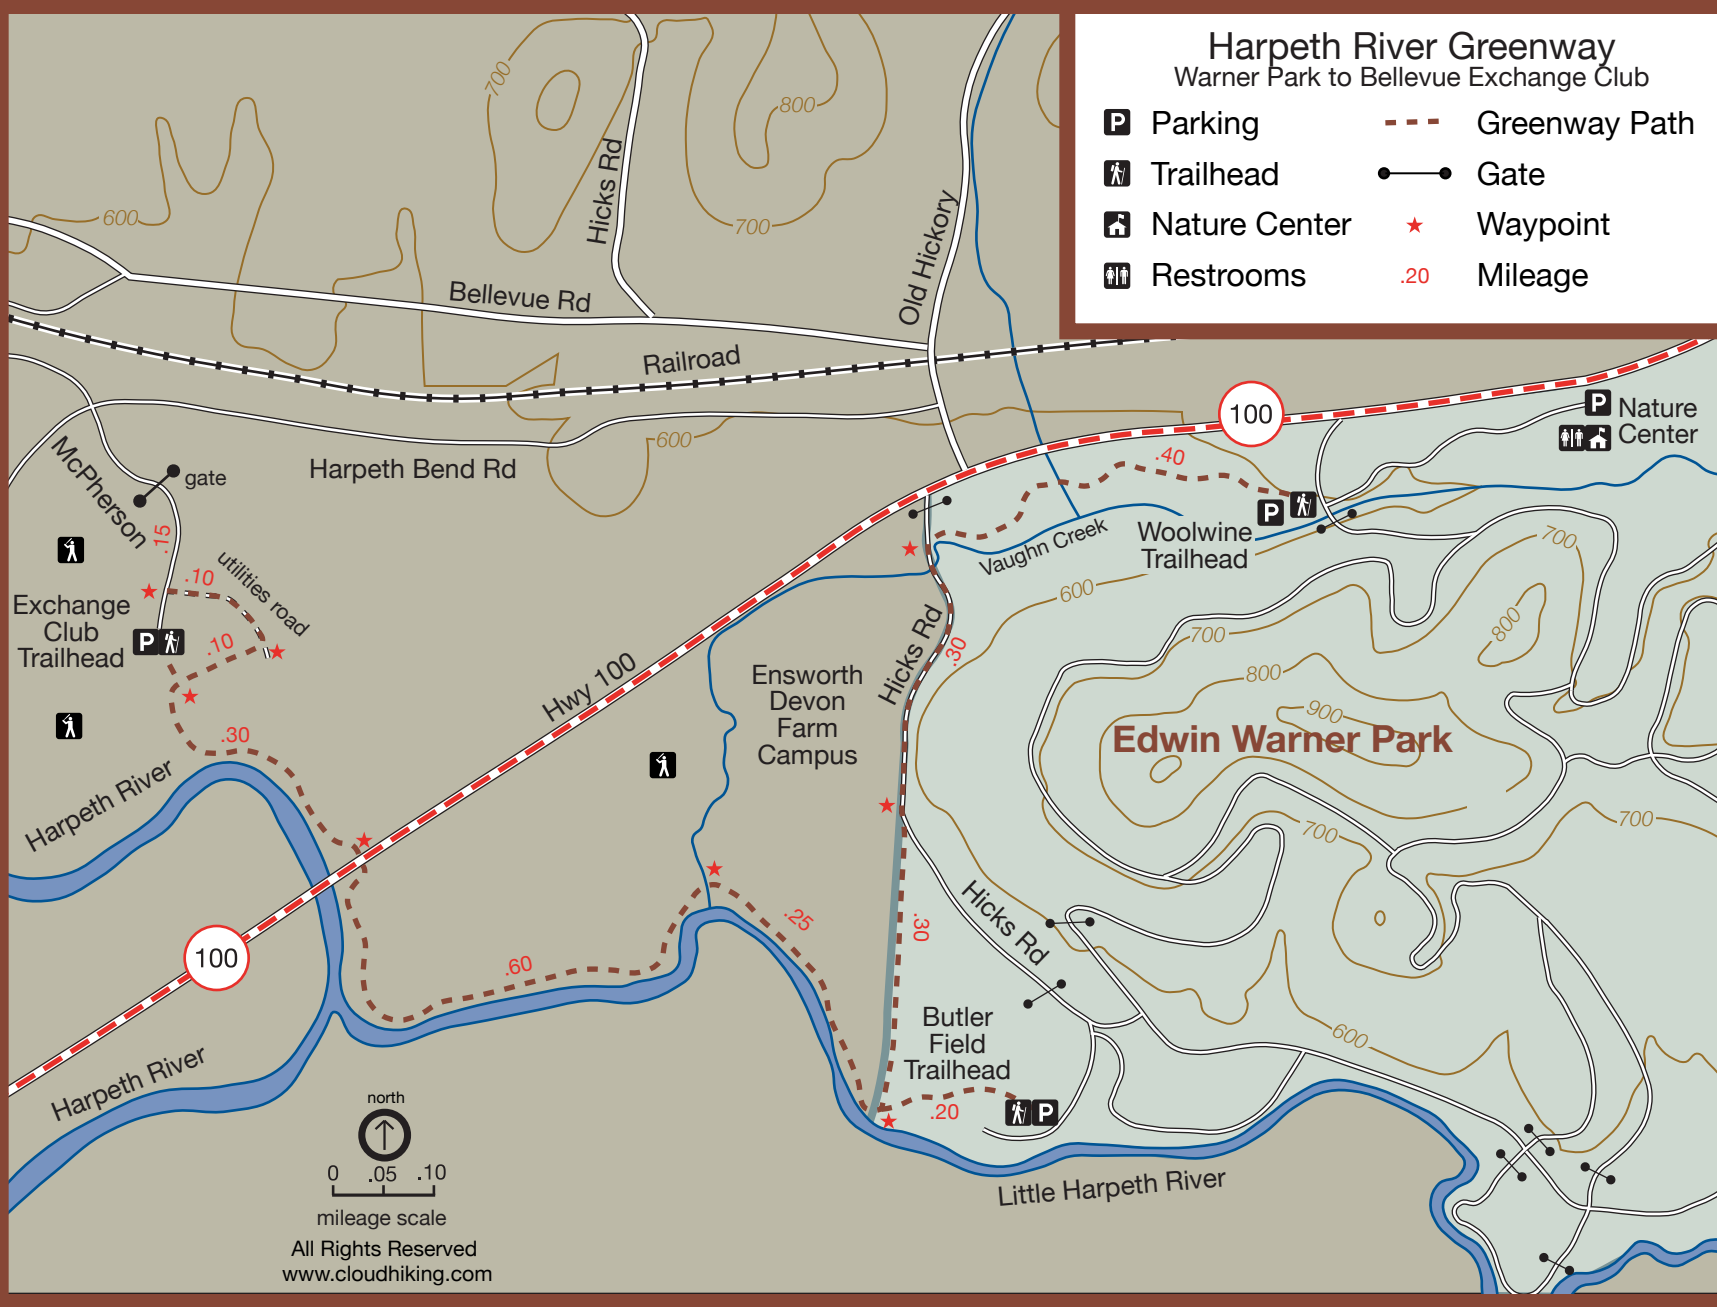

Harpeth River Greenway

Warner Park to Bellevue Exchange Club

- Parking
- Trailhead
- Nature Center
- Restrooms
- Greenway Path
- Gate
- Waypoint
- .20 Mileage

All Rights Reserved
www.cloudhiking.com