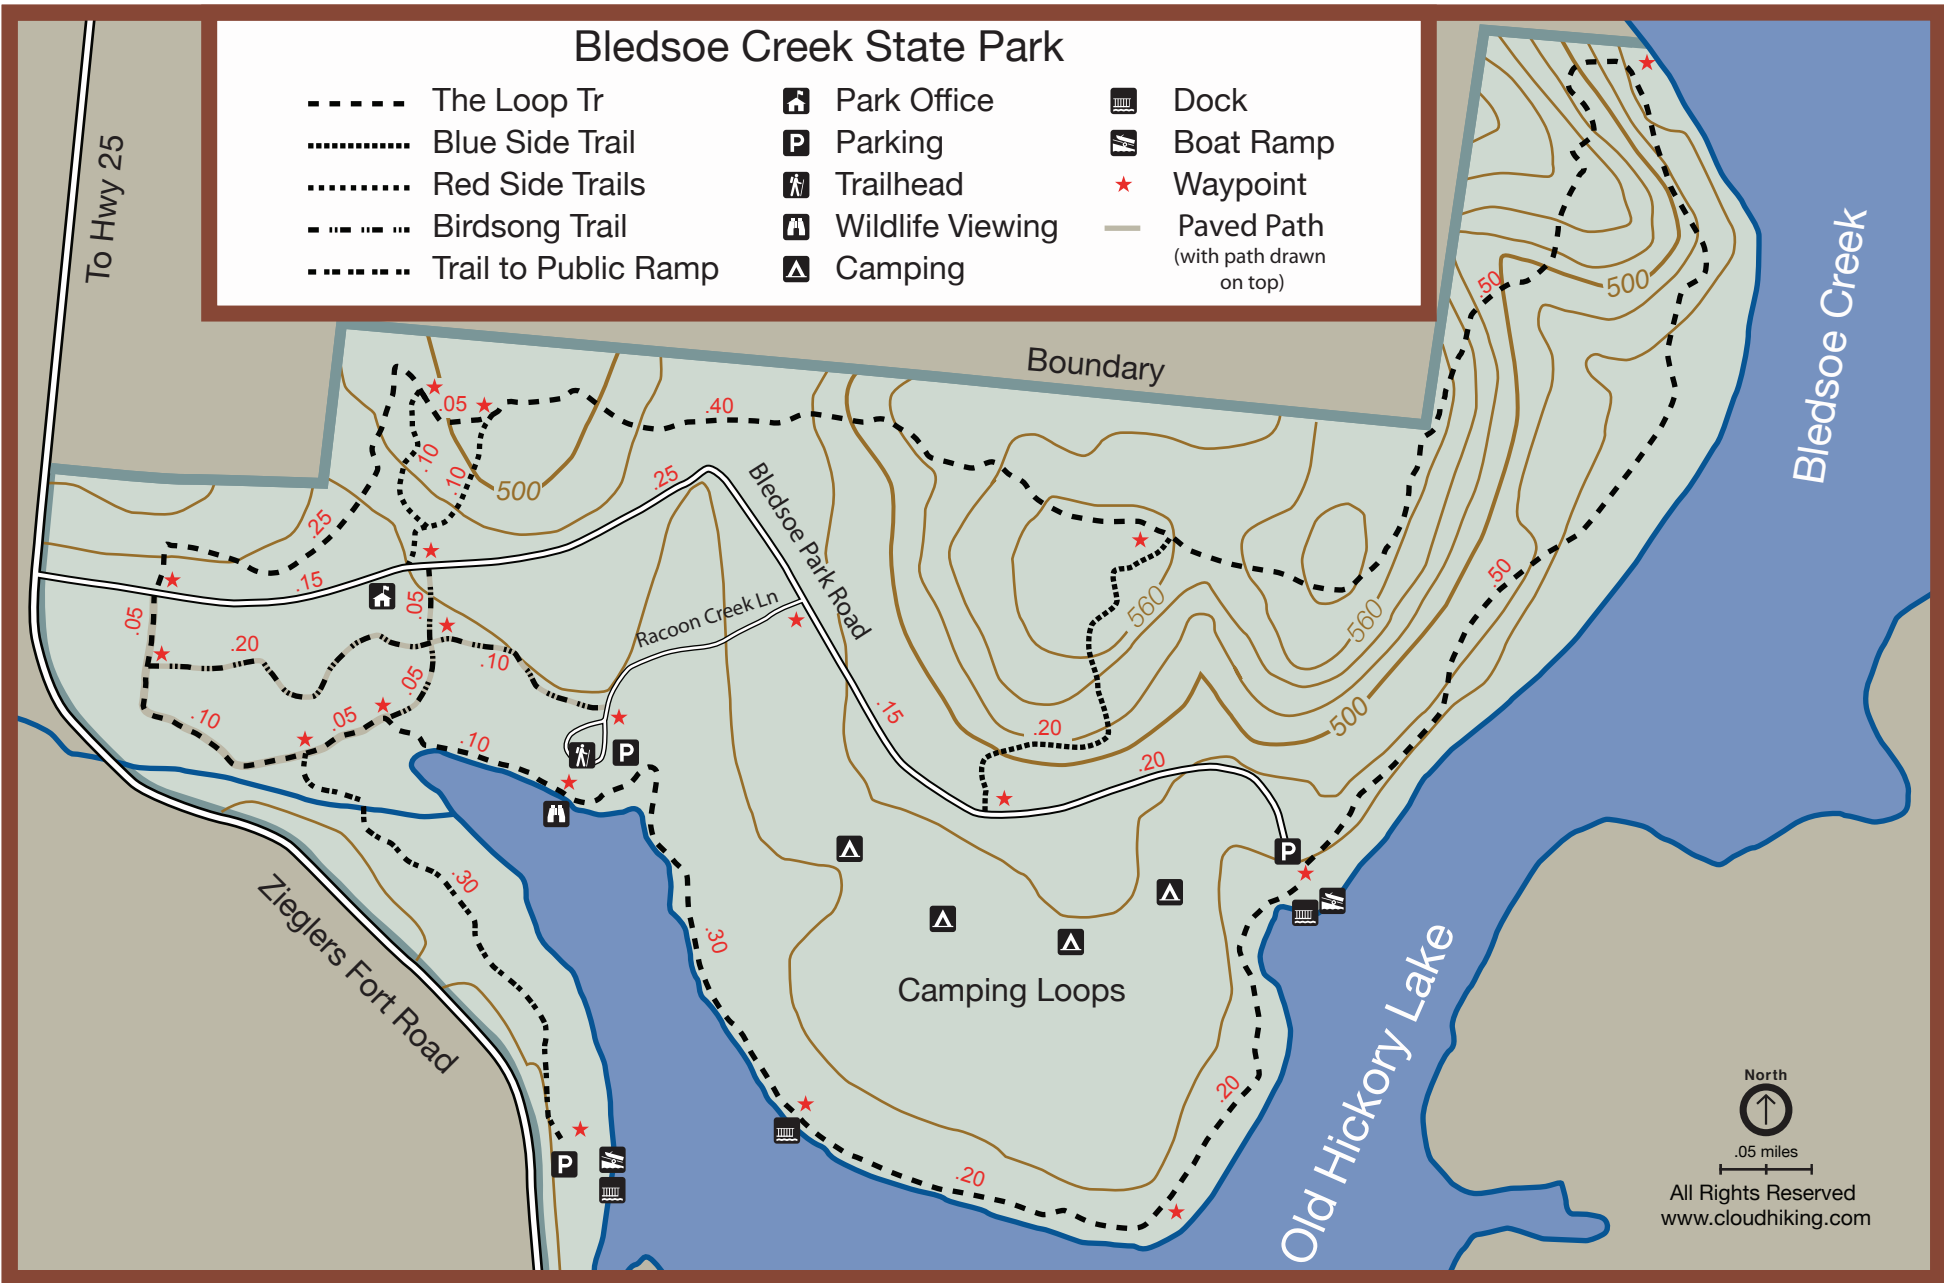

# Bledsoe Creek State Park

- |                            |                  |  |
|----------------------------|------------------|--|
| ----- The Loop Tr          | Park Office      | Dock                                   |
| ..... Blue Side Trail      | Parking          | Boat Ramp                              |
| ..... Red Side Trails      | Trailhead        | Waypoint                               |
| - . - . - . Birdsong Trail | Wildlife Viewing | Paved Path<br>(with path drawn on top) |
| ..... Trail to Public Ramp | Camping          |  |

All Rights Reserved  
www.cloudhiking.com