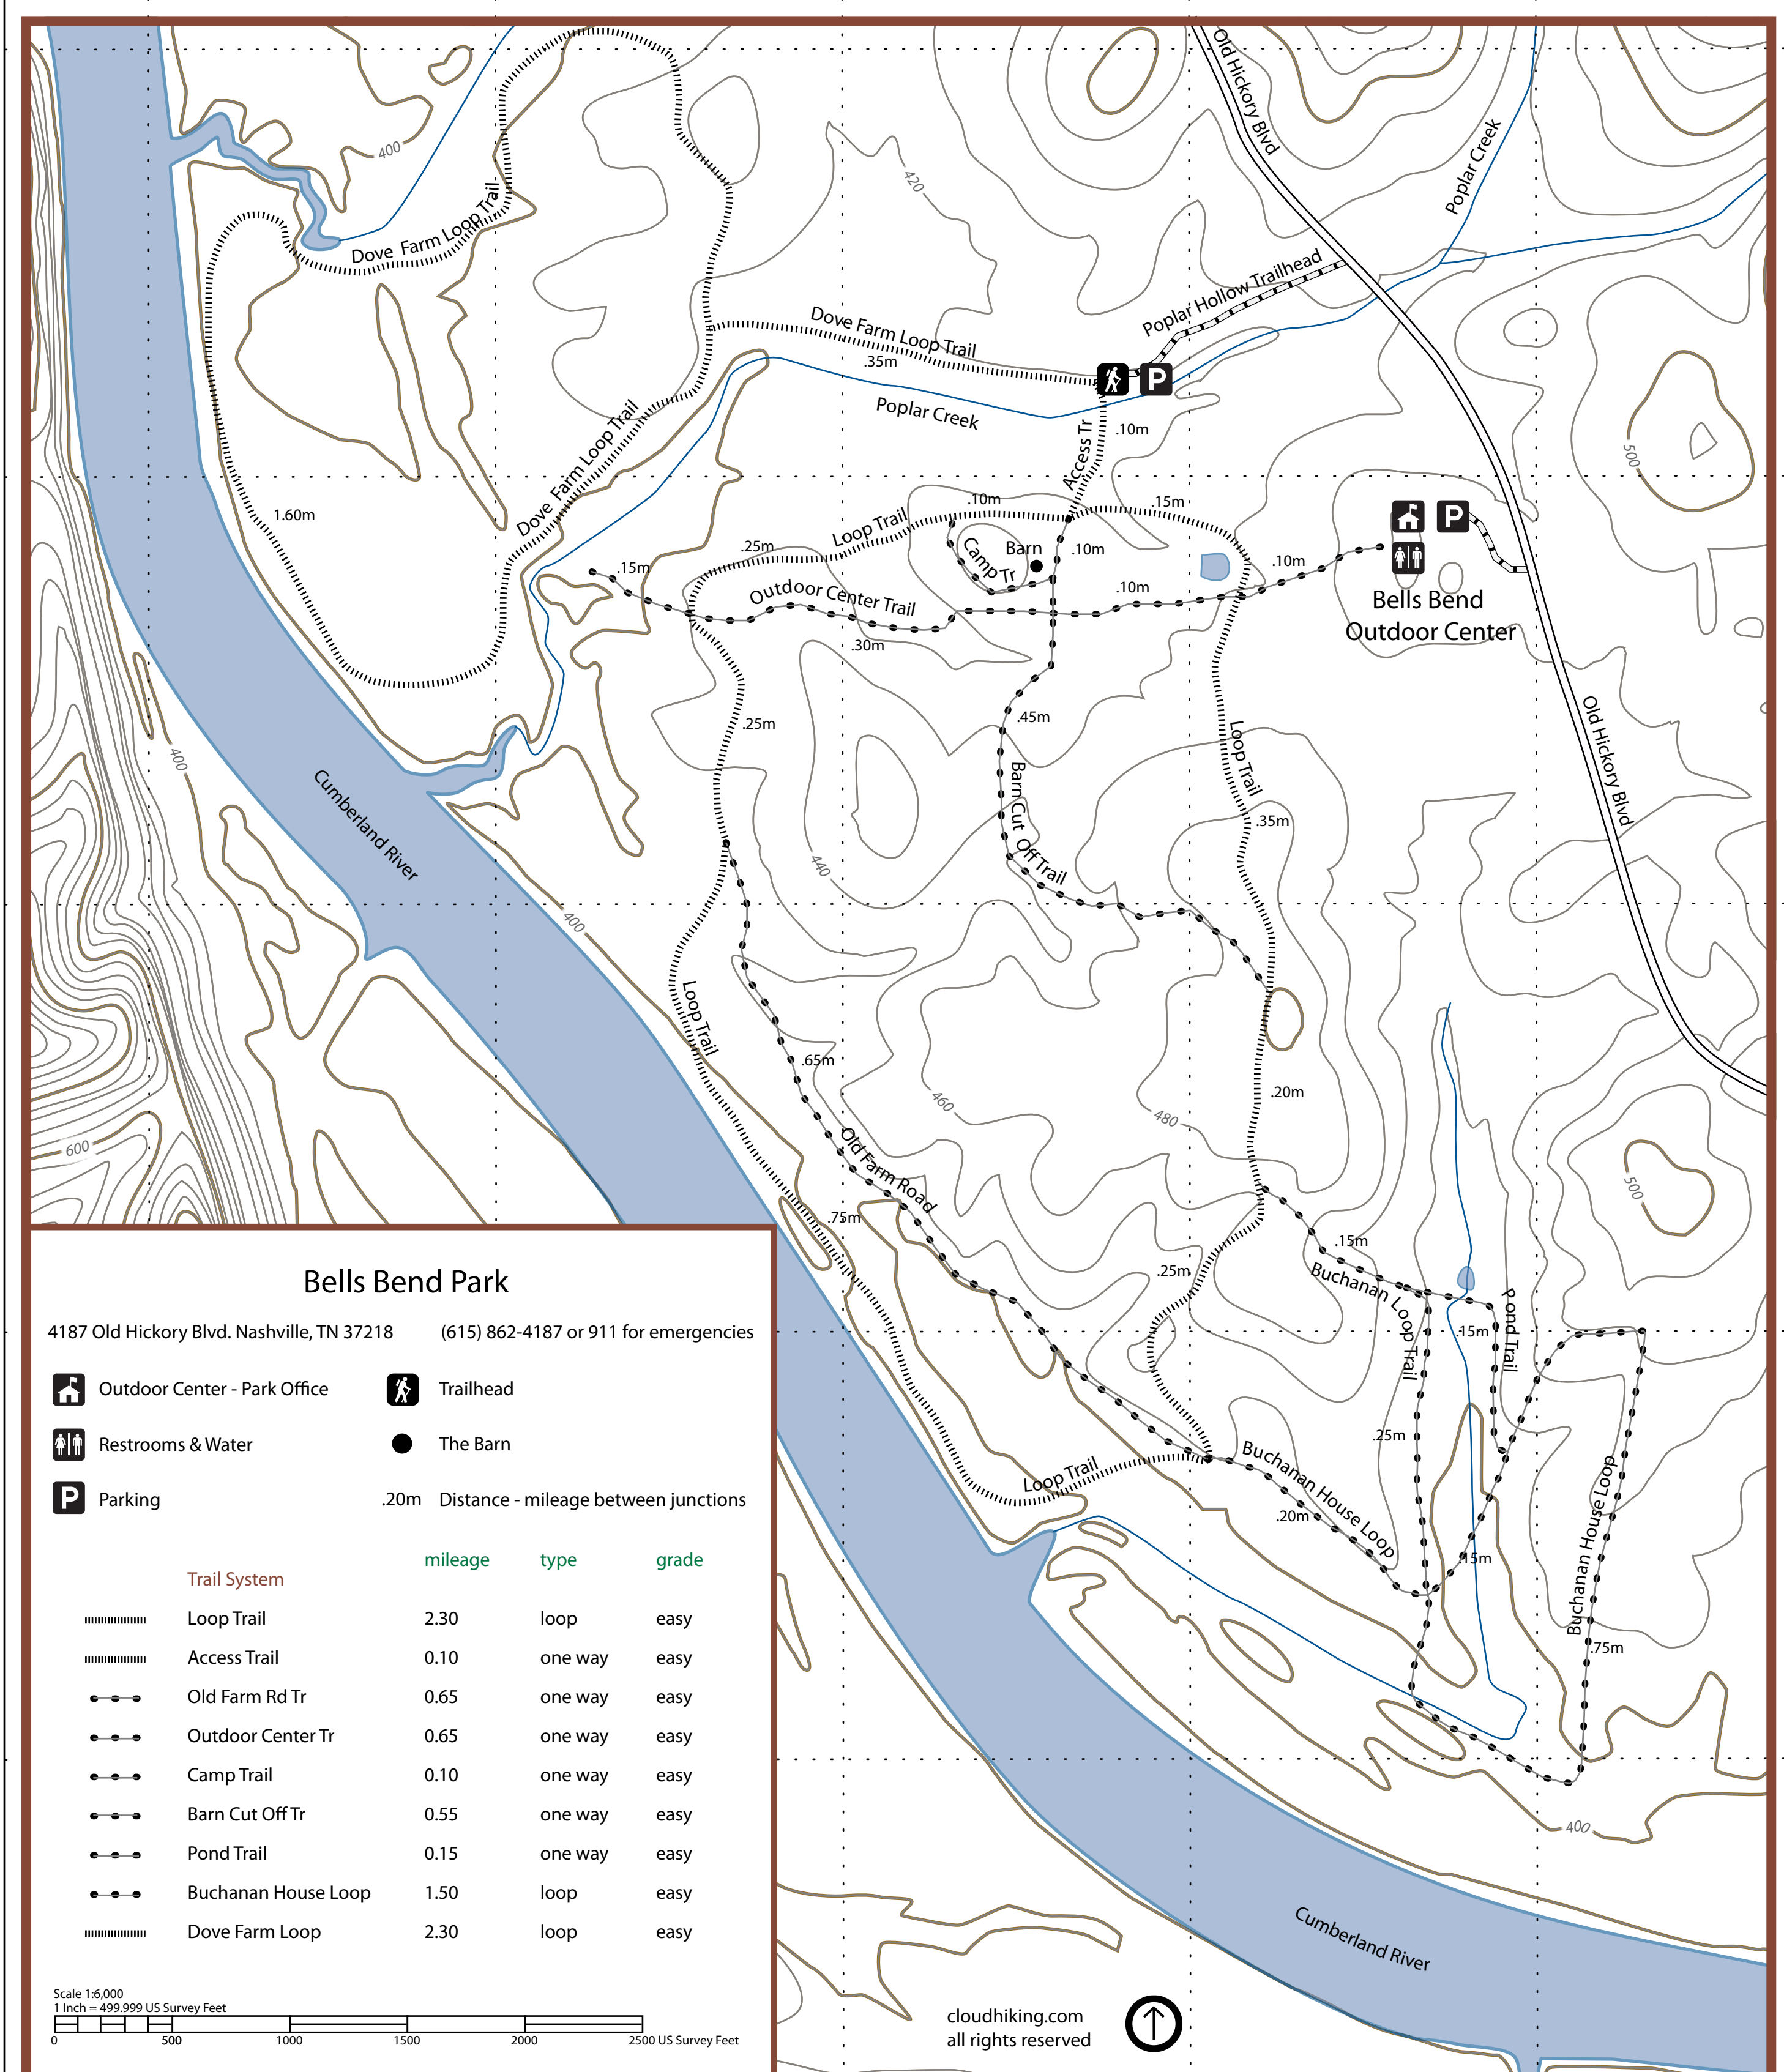

-86.940 -86.935 -86.930 -86.925 -86.920

36.160 36.155 36.150 36.145 36.140

Bells Bend Park

4187 Old Hickory Blvd. Nashville, TN 37218 (615) 862-4187 or 911 for emergencies

- Outdoor Center - Park Office
- Trailhead
- Restrooms & Water
- The Barn
- Parking
- .20m Distance - mileage between junctions

Trail System	mileage	type	grade
	2.30	loop	easy
	0.10	one way	easy
	0.65	one way	easy
	0.65	one way	easy
	0.10	one way	easy
	0.55	one way	easy
	0.15	one way	easy
	1.50	loop	easy
	2.30	loop	easy

cloudhiking.com
all rights reserved

-86.940 -86.935 -86.930 -86.925 -86.920